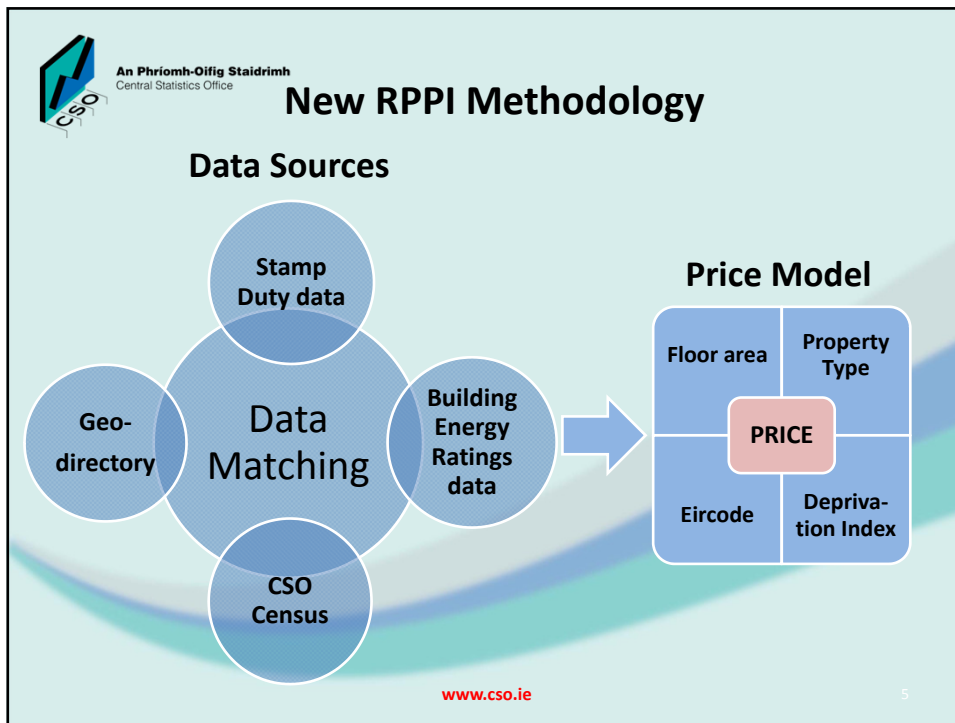

An Phríomh-Oifig Staidrimh
Central Statistics Office

Comparison with the original RPPI

www.cso.ie

6

This slide is titled 'Comparison with the original RPPI'. It features the CSO logo and name in the top left corner. The website 'www.cso.ie' is at the bottom left, and the number '6' is at the bottom right.