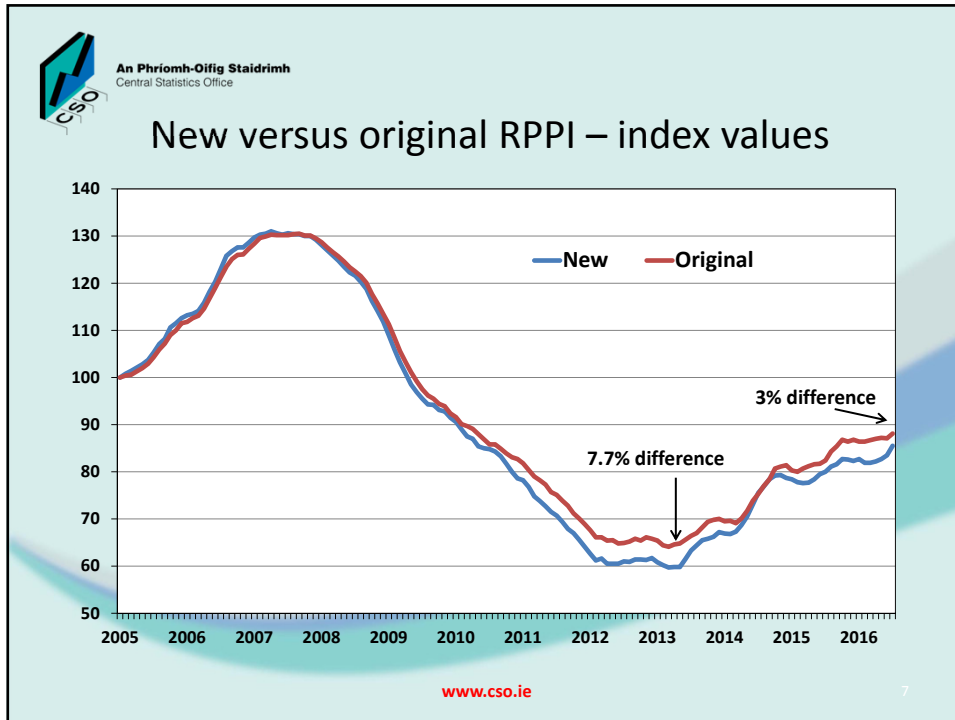

[www.cso.ie](http://www.cso.ie)

4

**An Phríomh-Oifig Staidrimh**  
Central Statistics Office

## Comparison with the original RPPI

[www.cso.ie](http://www.cso.ie)

6

This slide is titled 'Comparison with the original RPPI'. It features the CSO logo and name in the top left corner. The website 'www.cso.ie' is at the bottom left, and the number '6' is at the bottom right.